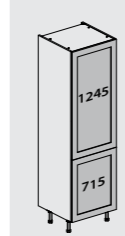

600 Fridge & Freezer Housing

1970mm H x 600mm W x 570mm D

Colour	U/Matt
W	FKKH0522
C	FKKH0622
LG	FKKH0722
DG	FKKH0822
IB	FKKH1322

Note: All Tall Cabinets are supplied flat packed. Tall cabinets are 1970mm H x 570mm D and include tool-less adjustable legs 150mm H