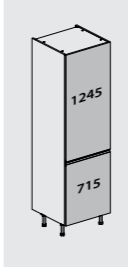

600 Fridge & Freezer Housing 1970mm H x 600mm W x 570mm D

Colour	S/Gloss	U/Matt
W	FKKJ0022	FKKJ0522
C	FKKJ0122	FKKJ0622
LG	FKKJ0222	FKKJ0722
DG	FKKJ0322	FKKJ0822
G	FKKJ0422	FKKJ0922
IB	-	FKKJ1322

Note: All Tall Cabinets are supplied flat packed. Tall cabinets are 1970mm H x 570mm D and include tool-less adjustable legs 150mm H