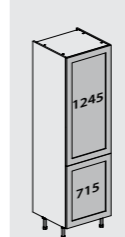

600 Larder Cabinet

2120mm H x 600mm W x 570mm D

Colour	U/Matt
W	FKKH0534
C	FKKH0634
LG	FKKH0734
DG	FKKH0834