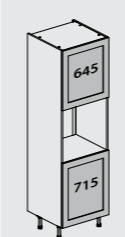

Colour	U/Matt
W	FKKH0531
C	FKKH0631
LG	FKKH0731
DG	FKKH0831
IB	FKKH1331